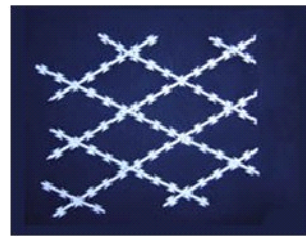

Anping Yihang Gabion & Fence Engineering Co., Ltd.

Welded Razor Wire Mesh

Welded razor mesh is a multi-functional, high security mesh fencing made of straight-blade netting welded together, packaging into a roll form for transport. Razor wire mesh is used in operations to pave the field after the installation of a blade barrier. This product can protect you and your property, and ensures the safety of the protective barriers. This razor wire security fence product is almost impossible to climb or cut off with the standard tools, also it has a neat appearance

Welded Razor Wire Mesh

Welded Razor Wire Mesh

Welded Razor Wire Mesh

Razor Barbed Wire Packing Terms

We usually take inside paper outside woven bags and then compression. Sometimes also take carton box packing according to our customer's requirement.